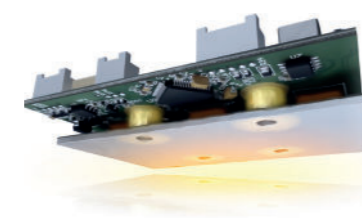

**Insulated metallic substrate

SEE THE IMS** CIRCUIT BOARD IN 3D